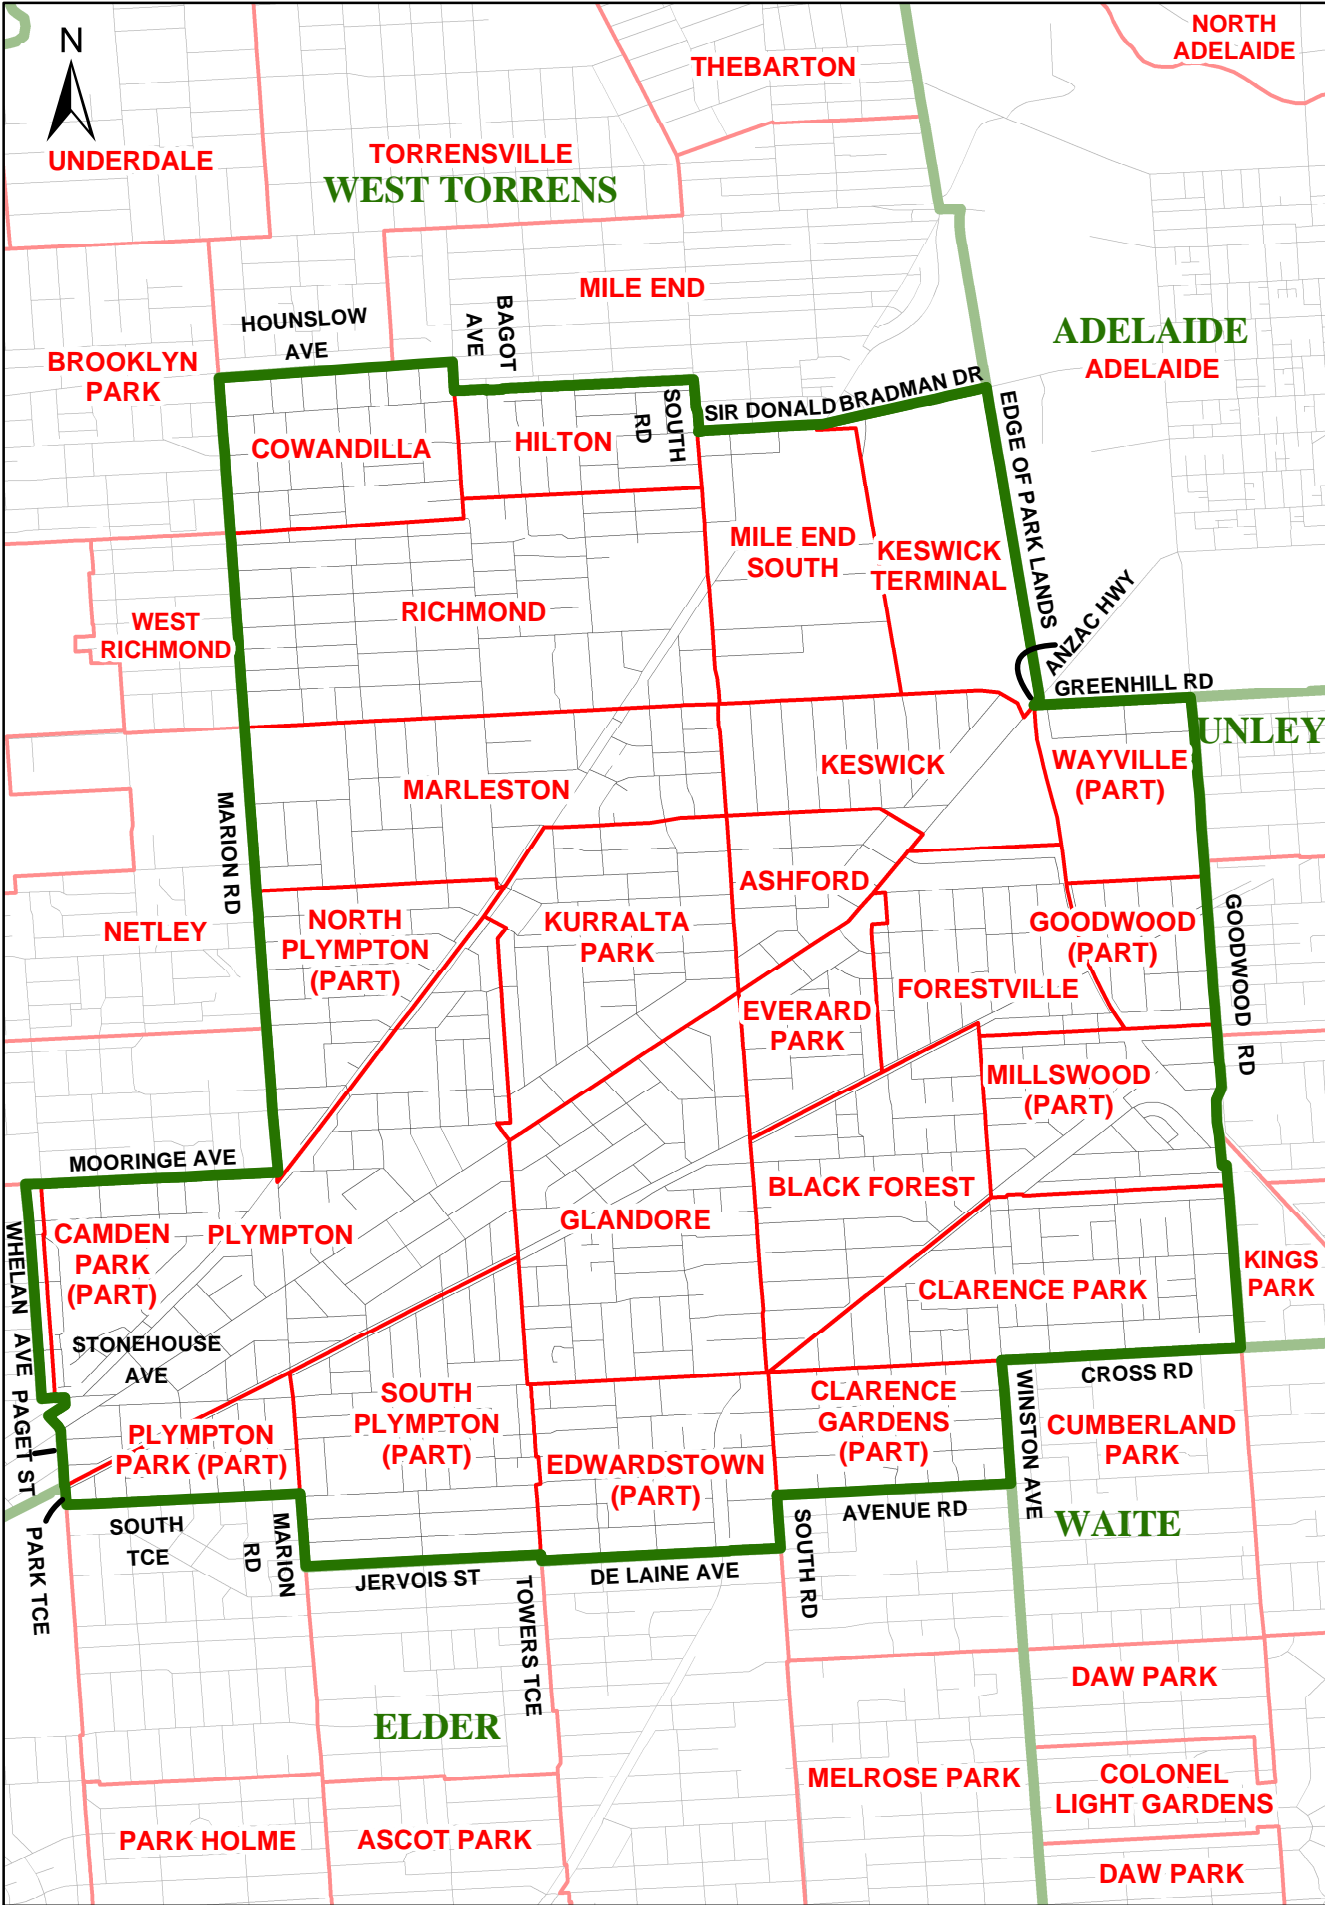

ASHFORD

NOTE: Electoral Boundaries follow Suburb or Council boundaries unless otherwise shown.

0 0.5 1 2 Kilometres