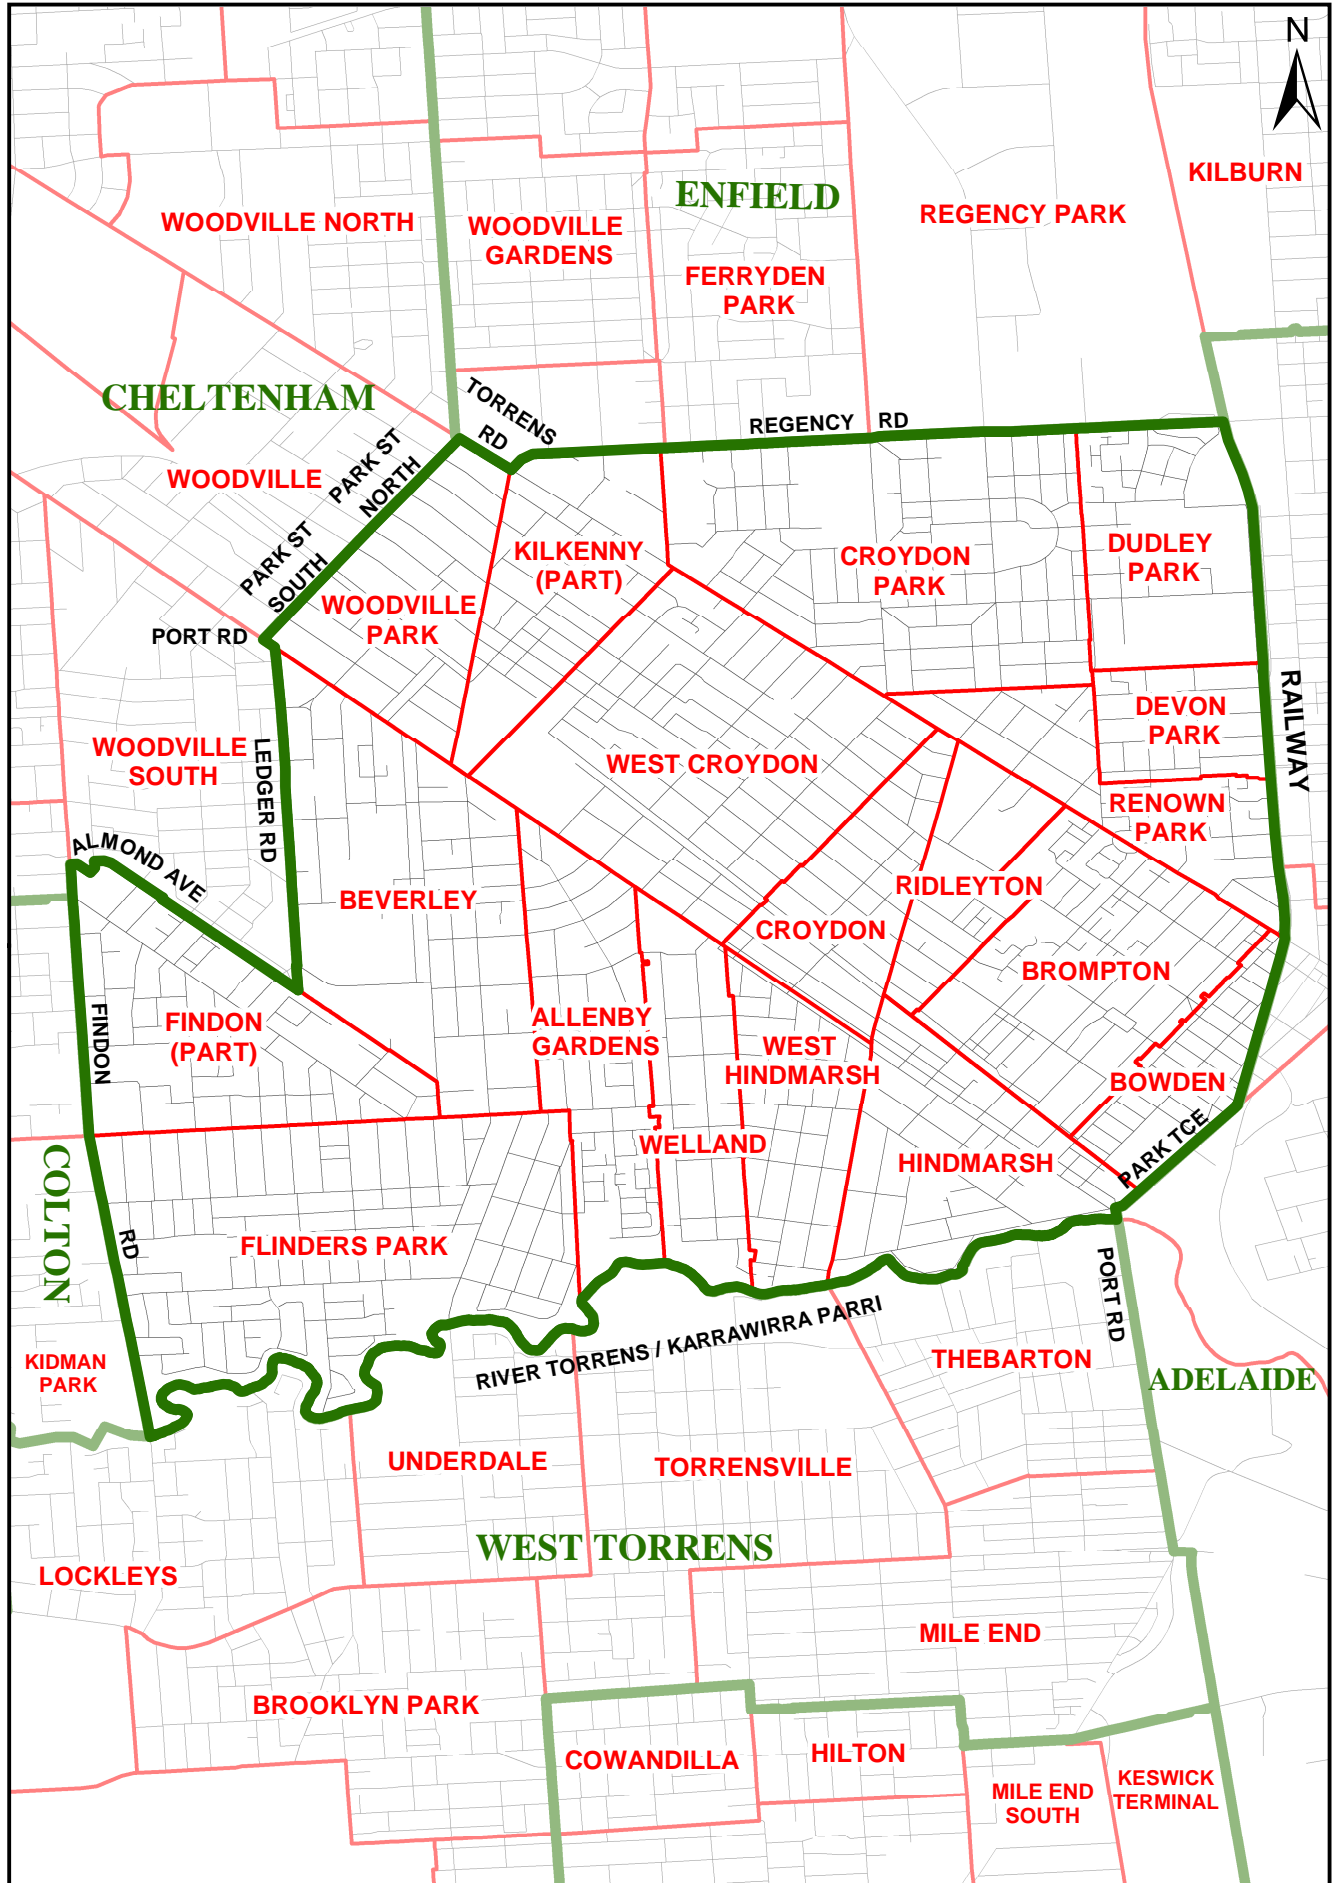

CROYDON

NOTE: Electoral Boundaries follow Suburb or Council boundaries unless otherwise shown.

0 0.5 1 2 Kilometers