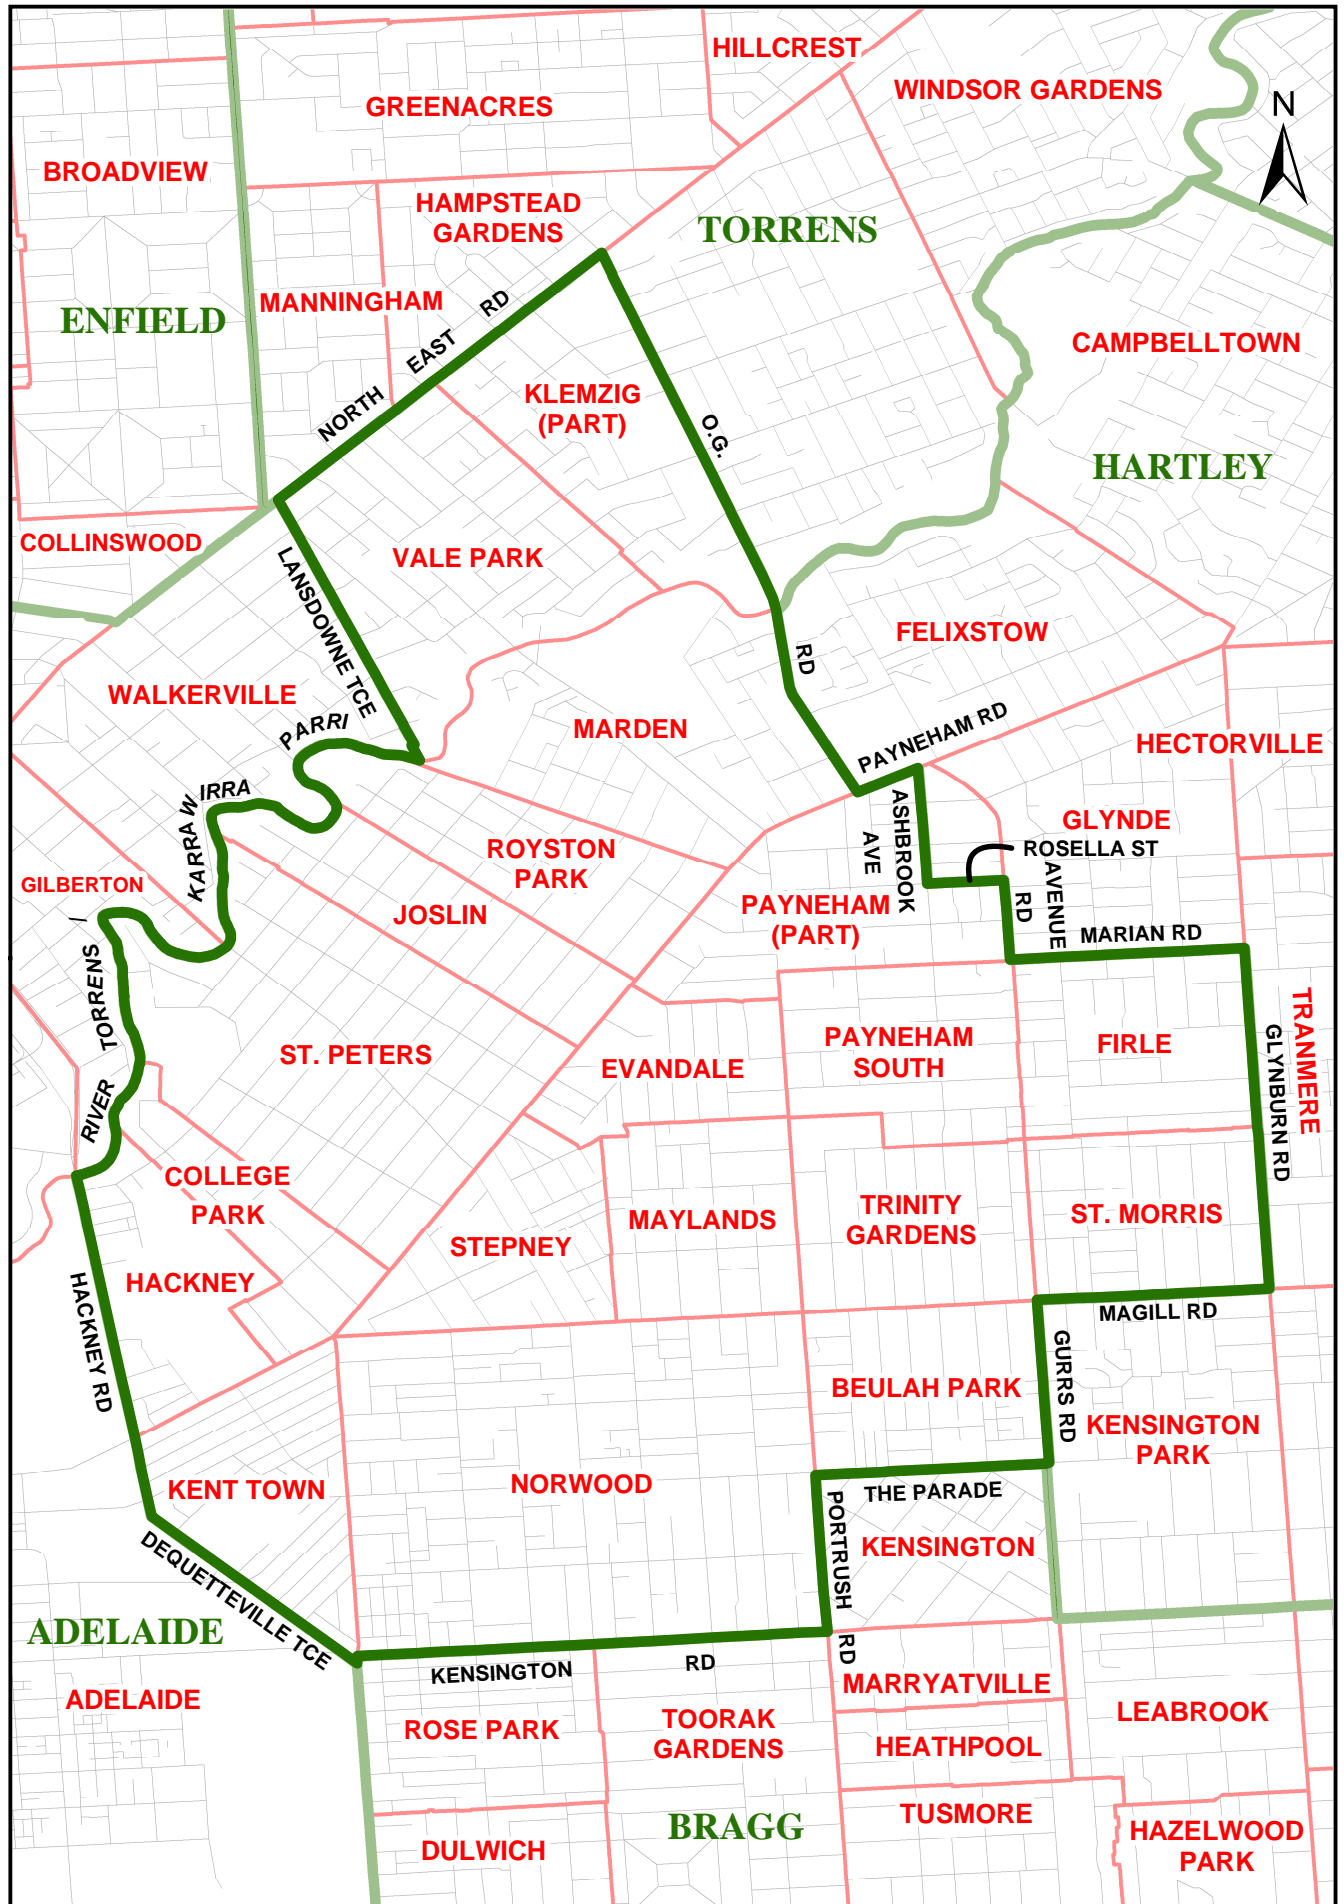

NORWOOD

NOTE: Electoral Boundaries follow Suburb or Council boundaries unless otherwise shown.

0 1 2 Kilometres