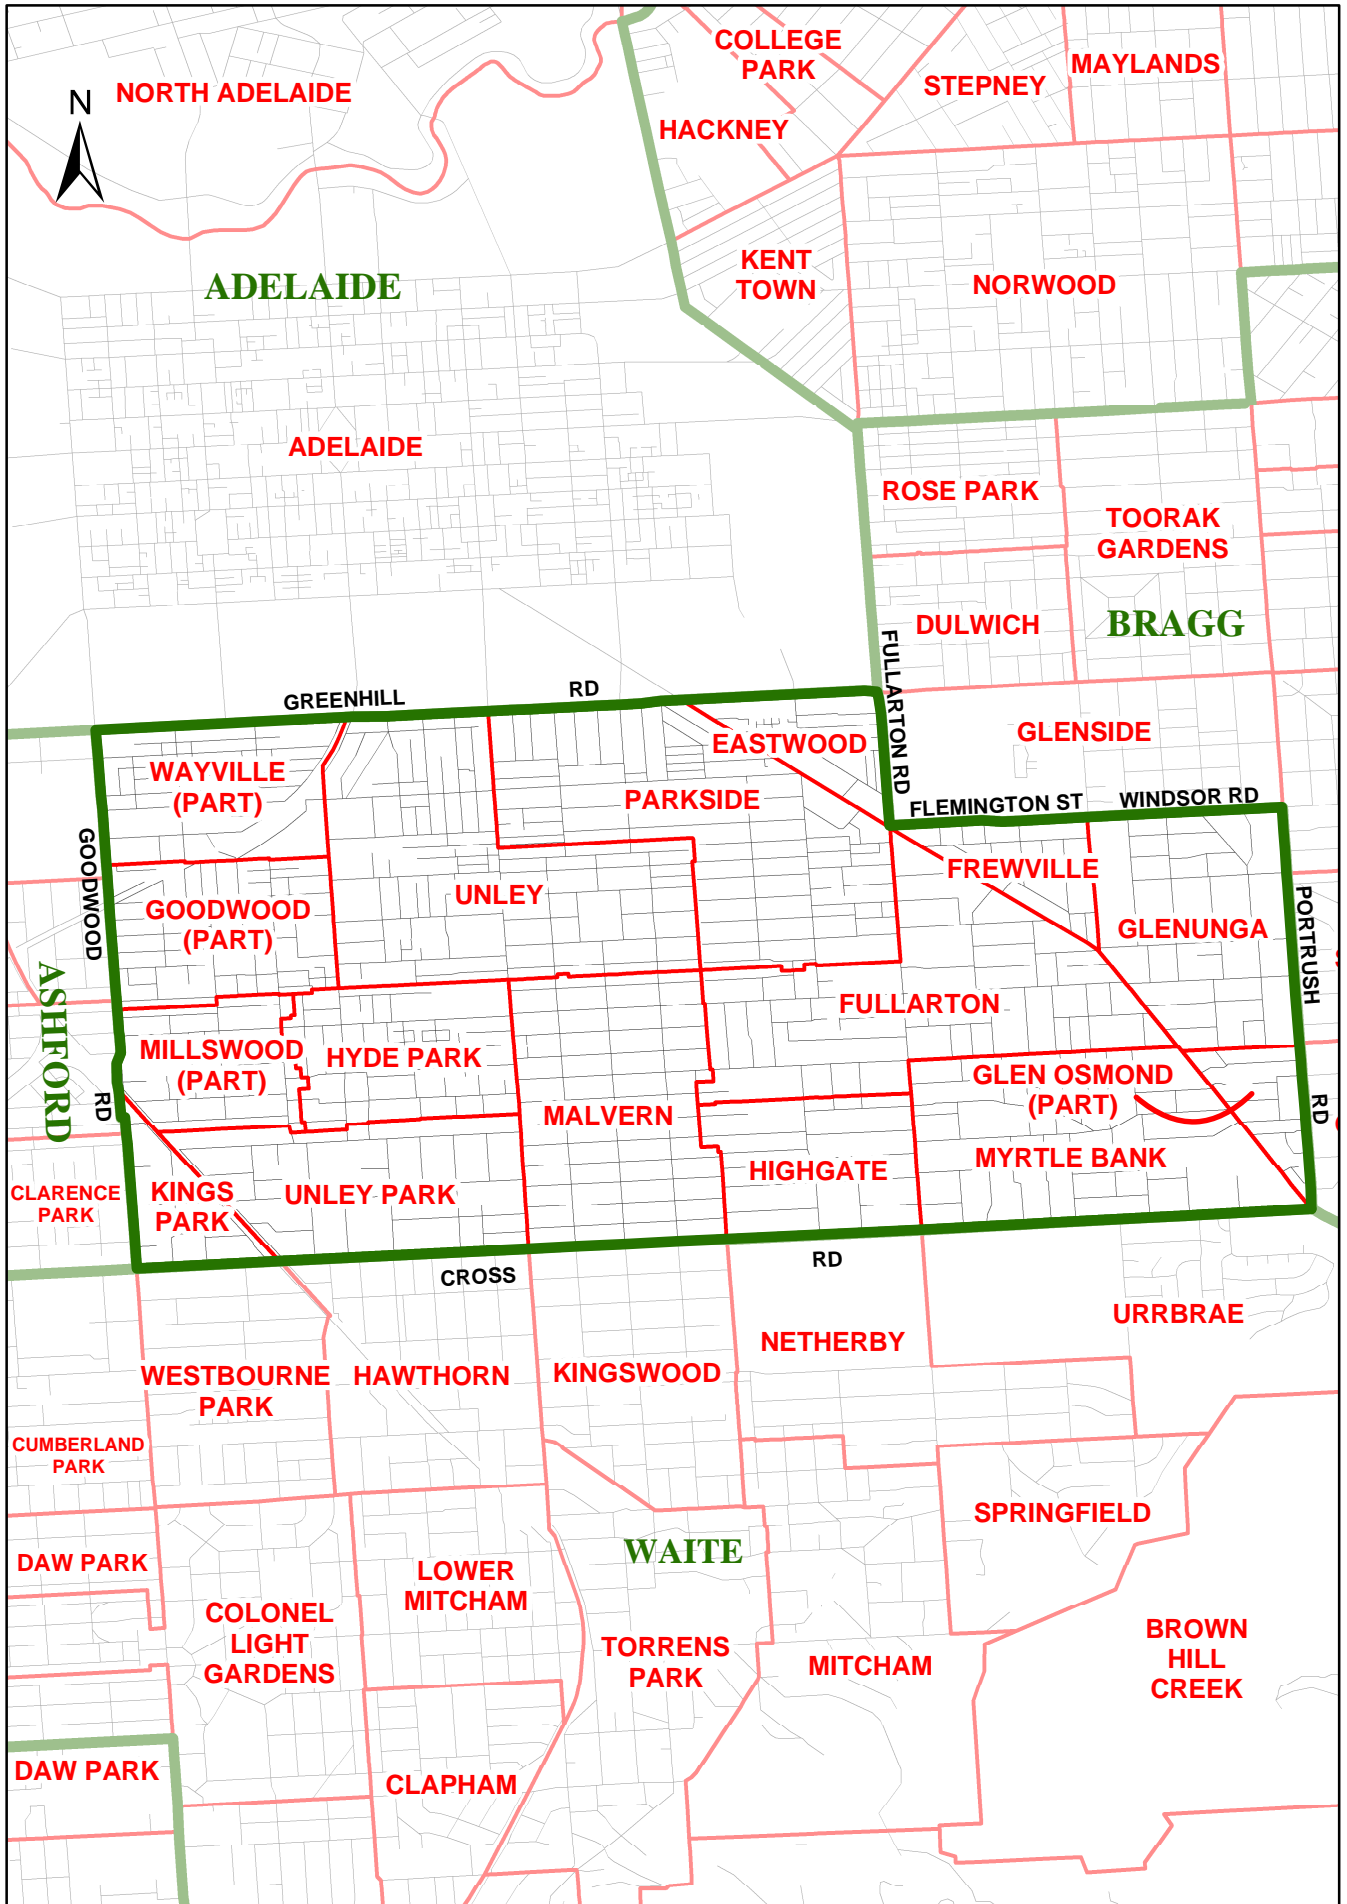

UNLEY

NOTE: Electoral Boundaries follow Suburb or Council boundaries unless otherwise shown.

0 0.5 1 2 Kilometres